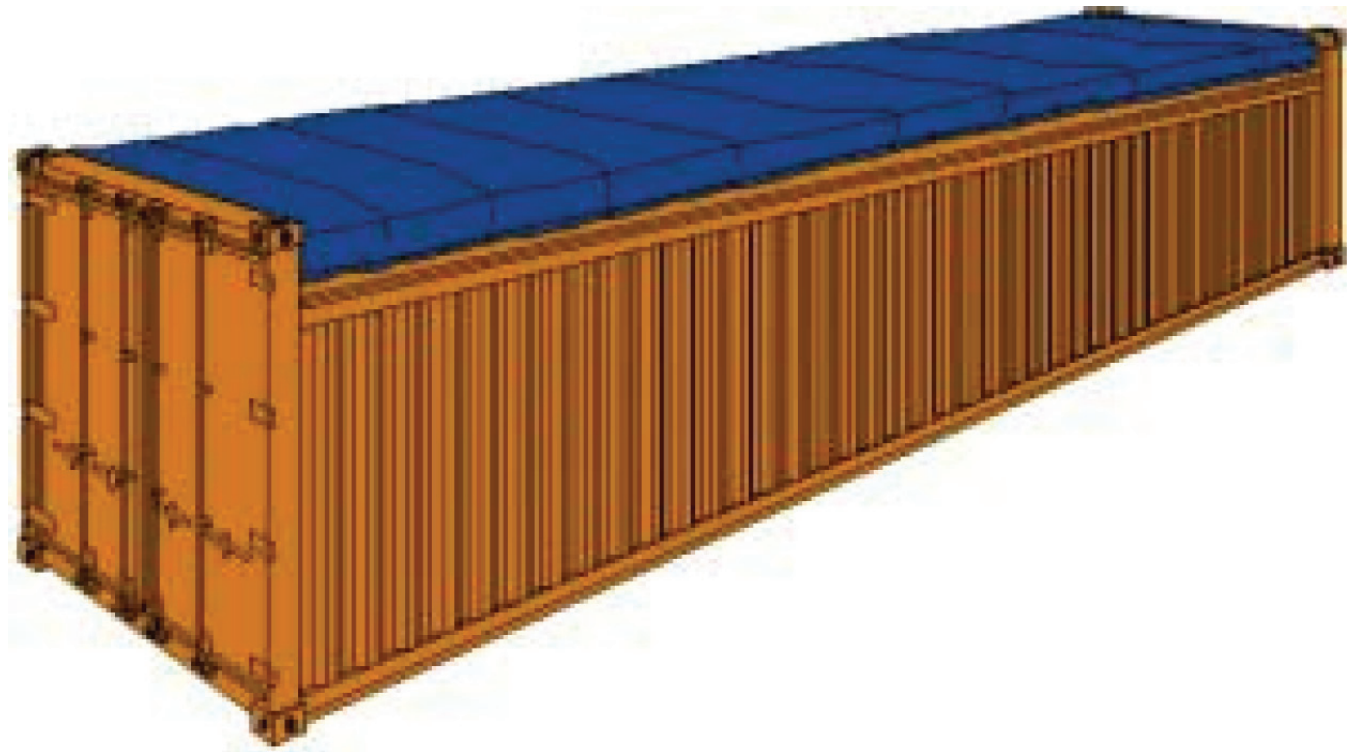

OPENTOP CONTAINERS:

Opentop 20'

inside length	inside width	inside height	door width	door height	capacity	tare weight	maxi cargo
19'4"	7'7"	7'8"	7'6"	7'2"	1,136CuFt	5,280lbs	47,620lbs
5.894m	2.311m	2.354m	2.286m	2.184m	32.23CBM	2,400Kg	21,600Kg

Opentop 40'

inside length	inside width	inside height	door width	door height	capacity	tare weight	maxi cargo
39'5"	7'8"	7'8"	7'8"	7'5"	2,350CuFt	8,490lbs	58,710lbs
12.028m	2.350m	2.345m	2.341m	2.274m	65.5CBM	3,850Kg	26,630Kg